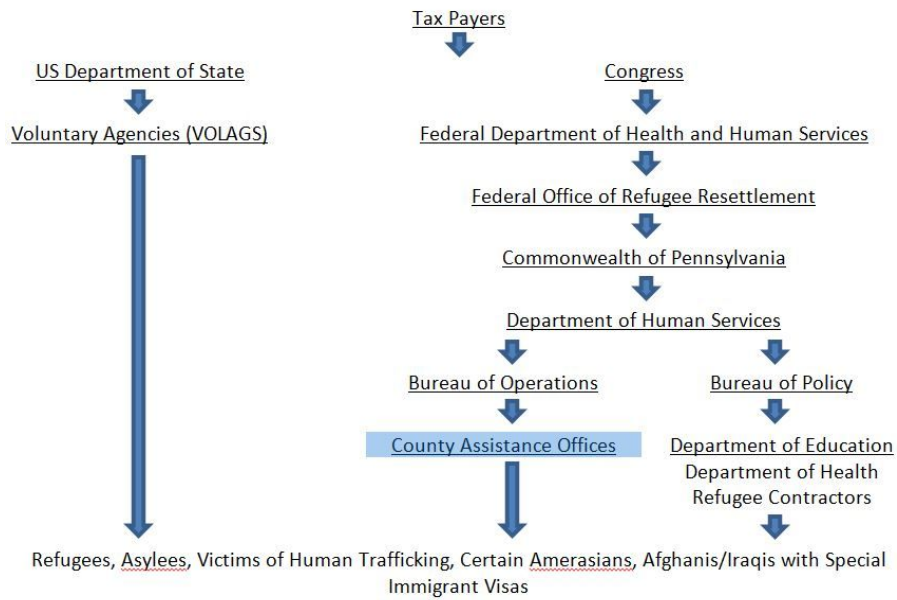

In Pennsylvania, where do the funds come from?

Additional Links/Sources:

<http://refugees.org/news/pennsylvania-towns-refugee-community-on-the-rise/>

<http://www.refugeesinpa.org/aboutus/demandarrivalstats/index.htm>

<http://www.goerie.com/news/20150524/while-eries-population-sinks-refugee-community-grow>