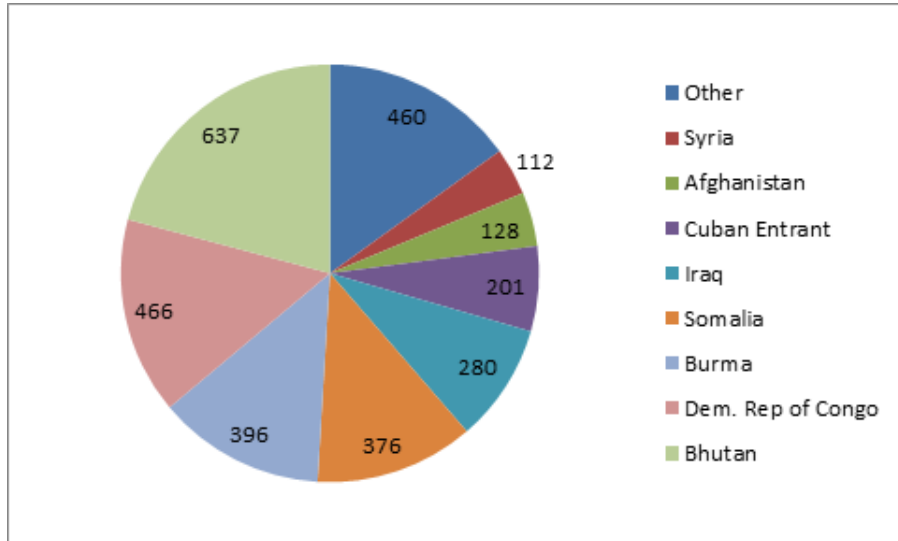

Total Refugees Settled in PA FFY 2014-15 (Total Refugees 3056)